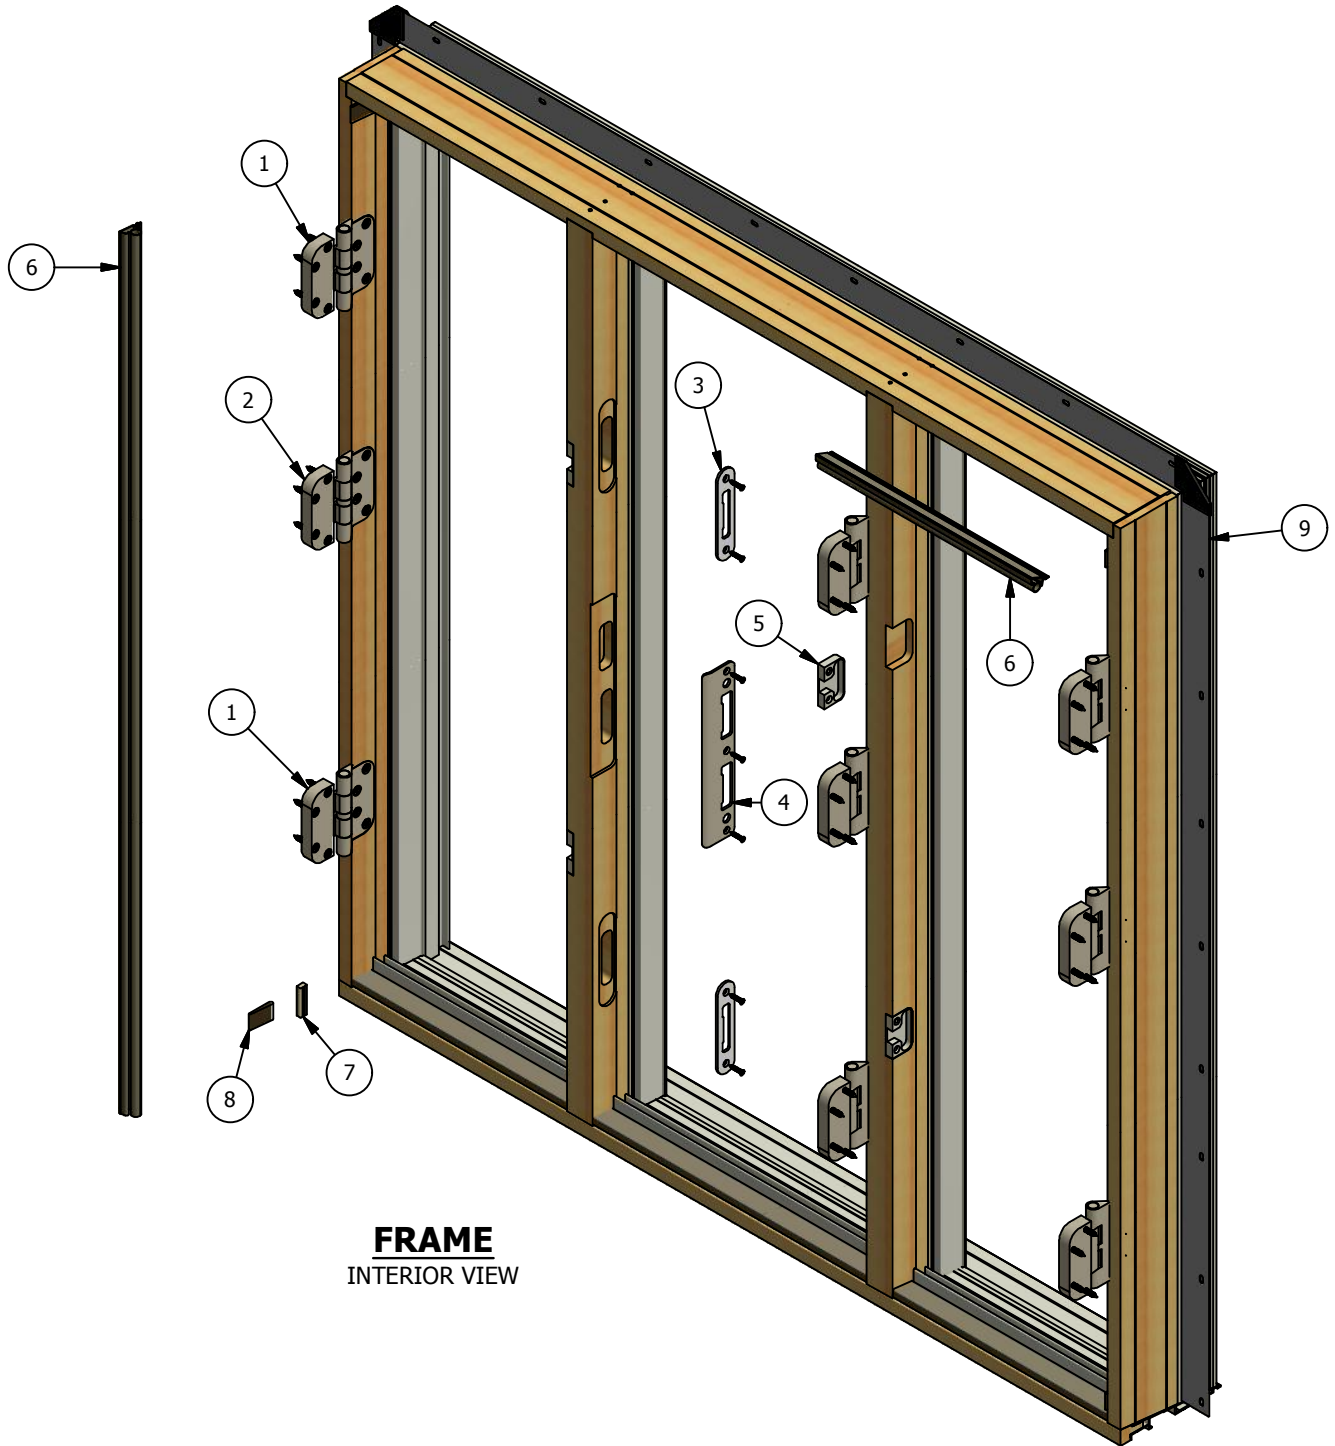

Ashworth Series Inswing Patio Door (ASW 3-Panel) Parts Identification

Ashworth Series Inswing Patio Door (ASW 3-Panel) Parts Identification

**SIDELITE
PANEL**
INTERIOR VIEW

**PRIMARY
PANEL**
INTERIOR VIEW

**SIDELITE
PANEL**
INTERIOR VIEW

Ashworth Series Inswing Patio Door (ASW 3-Panel) Parts Identification

Image	Item #	Description	Color / Finish / Size	Spec	Part #
	1	Adjustable Guide Hinge (Non-Handed)	Brass		2398031
			Antique Brass		2398016
			Oil Rubbed Bronze		2398001
			Polished Chrome		2398028
			Brushed Chrome		2398019
			Gold Powder Coat		2398007
			Matte Black		2398010
			White		2398025
			Satin Nickel		2398013
			Antique Nickel		2398022
Faux Bronze		2398004			
	2	Adjustable Set Hinge (For RH Inswing or LH Outswing)	Brass		2398033
			Antique Brass		2398018
			Oil Rubbed Bronze		2398003
			Polished Chrome		2398030
			Brushed Chrome		2398021
	Gold Powder Coat		2398009		
	Matte Black		2398012		
	White		2398027		
	Satin Nickel		2398015		
	Antique Nickel		2398024		
Faux Bronze		2398006			
	2	Adjustable Set Hinge (For LH Inswing or RH Outswing)	Brass		2398032
			Antique Brass		2398017
			Oil Rubbed Bronze		2398002
			Polished Chrome		2398029
			Brushed Chrome		2398020
			Gold Powder Coat		2398008
			Matte Black		2398011
			White		2398026
			Satin Nickel		2398014
			Antique Nickel		2398023
Faux Bronze		2398005			
		Adjustable Hinge Jamb Screw #10 x 3/4 (3 Per Hinge)	Brass		508110
			Antique Brass		508110
			Oil Rubbed Bronze		2370339
			Polished Chrome		508169
			Brushed Chrome		508169
			Gold Powder Coat		508110
			Matte Black		508502
			White		508035
			Satin Nickel		508169
			Antique Nickel		508502
Faux Bronze		2370339			