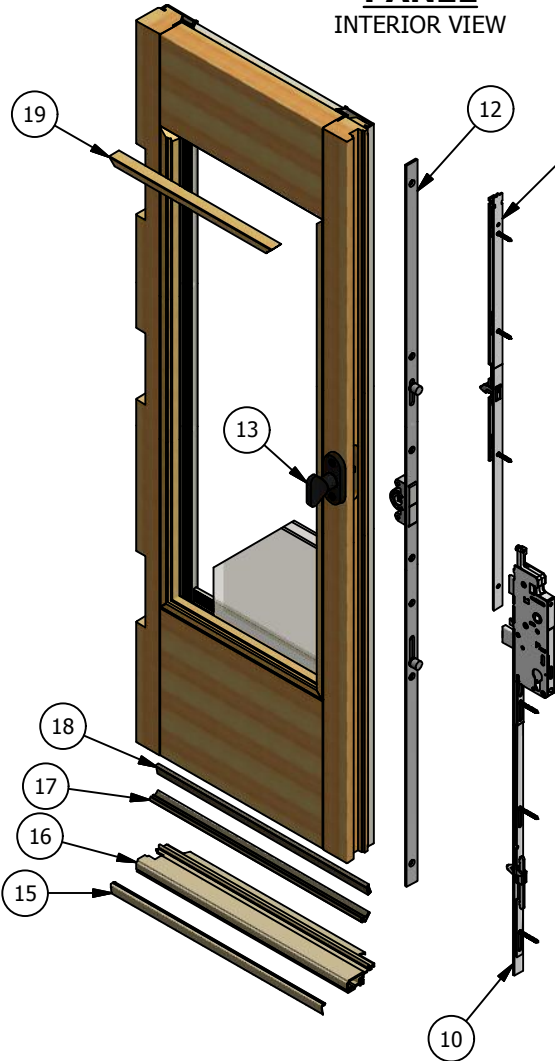

Ashworth Series Inswing Patio Door (ASW 3-Panel) Parts Identification

Ashworth Series Inswing Patio Door (ASW 3-Panel) Parts Identification

**SIDELITE
PANEL**
INTERIOR VIEW

**PRIMARY
PANEL**
INTERIOR VIEW

**SIDELITE
PANEL**
INTERIOR VIEW

Ashworth Series Inswing Patio Door (ASW 3-Panel) Parts Identification

Image	Item #	Description	Color / Finish / Size	Spec	Part #
	1	Adjustable Guide Hinge (Non-Handed)	Brass		2398031
			Antique Brass		2398016
			Oil Rubbed Bronze		2398001
			Polished Chrome		2398028
			Brushed Chrome		2398019
			Gold Powder Coat		2398007
			Matte Black		2398010
			White		2398025
			Satin Nickel		2398013
			Antique Nickel		2398022
Faux Bronze		2398004			
	2	Adjustable Set Hinge (For RH Inswing or LH Outswing)	Brass		2398033
			Antique Brass		2398018
			Oil Rubbed Bronze		2398003
			Polished Chrome		2398030
			Brushed Chrome		2398021
	Gold Powder Coat		2398009		
	Matte Black		2398012		
	White		2398027		
	Satin Nickel		2398015		
	Antique Nickel		2398024		
Faux Bronze		2398006			
	2	Adjustable Set Hinge (For LH Inswing or RH Outswing)	Brass		2398032
			Antique Brass		2398017
			Oil Rubbed Bronze		2398002
			Polished Chrome		2398029
			Brushed Chrome		2398020
			Gold Powder Coat		2398008
			Matte Black		2398011
			White		2398026
			Satin Nickel		2398014
			Antique Nickel		2398023
Faux Bronze		2398005			
		Adjustable Hinge Jamb Screw #10 x 3/4 (3 Per Hinge)	Brass		508110
			Antique Brass		508110
			Oil Rubbed Bronze		2370339
			Polished Chrome		508169
			Brushed Chrome		508169
			Gold Powder Coat		508110
			Matte Black		508502
			White		508035
			Satin Nickel		508169
			Antique Nickel		508502
Faux Bronze		2370339			